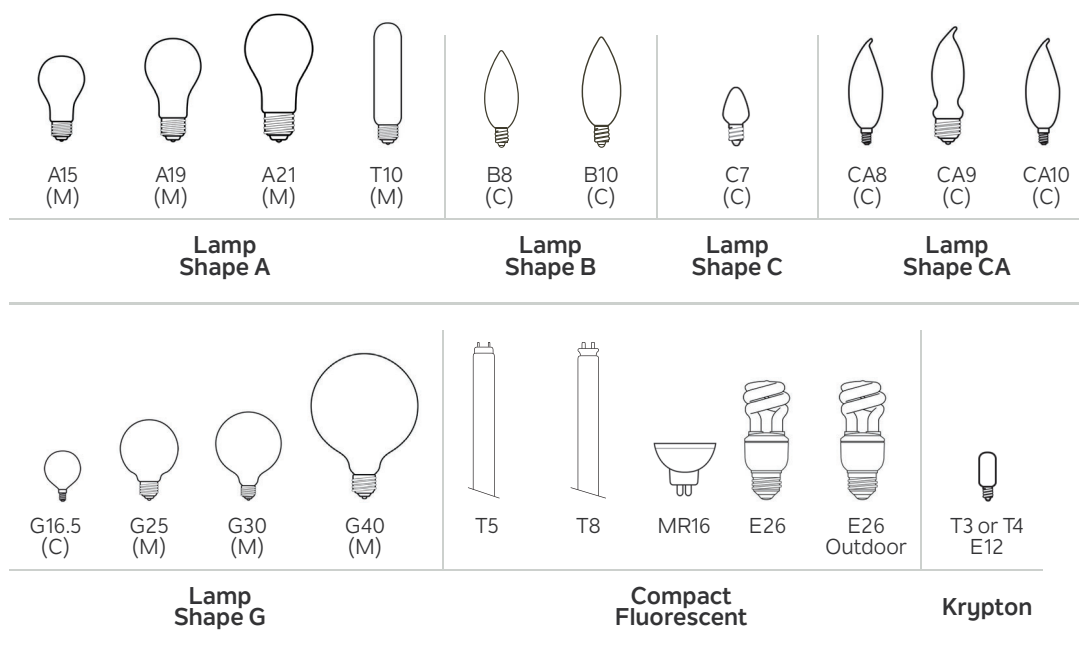

Light Bulb Reference

Incandescent and Compact Fluorescent Light Bulbs

Light-Emitting Diode (LED)

 Look for this symbol throughout our catalog. This symbol indicates fixtures with an integrated LED light source.

LED BULB INFO: 10W, Medium, 3000K, 80 CRI

- Argyle
- Eileen™
- Monroe™
- Armida™
- Joelson™
- Tanglewood™
- Aubrey™
- Jolie
- Toman™
- Barrie
- Keiran™
- Beckett
- Langford™

Halogen & Krypton Lamps

Product ID	Description
4355 CLR	Bulb Wedge Base 5W 12V Xenon
5902 FST	Frosted 50W GU10 Halogen Lamp
5903 CLR	Clear 100W T3 Mini-Can Base, Tungsten Halogen Lamp
5904 CLR	Clear 20W T3 Candelabra Base Krypton Lamp
5904 FST	Frosted 20W T3 Candelabra Base Krypton Lamp
5905 CLR	Clear 60W T3 Candelabra Base Krypton Lamp